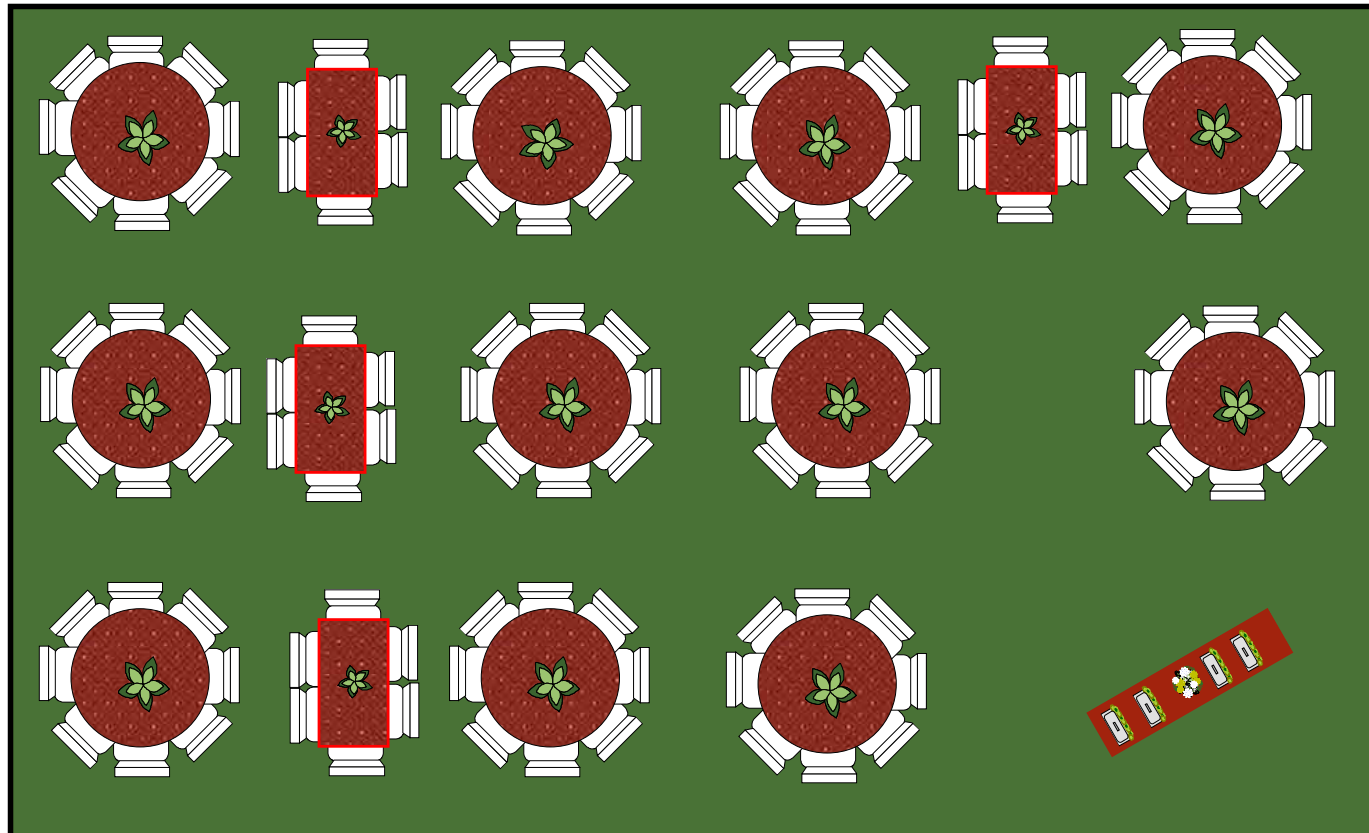

30' x 50' Banquet Seating floor plan

112 Seating capacity with buffet line shown

125 maximum banquet seating capacity